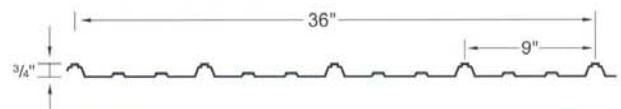

Panel-Loc Plus

Profiles or colors may only be available at one location. Longer lead time may apply. Contact your sales representative for more information

* Meets ENERGY STAR® requirements for steep slope roofs.

All colors carry a 40 year limited paint warranty. See warranty sheets for warranty criteria.

Paint for all colors is provided by **valspar**