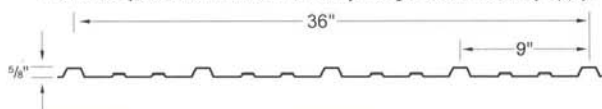

Panel-Loc

Panel-Loc produced in Lowell Plant only. Longer lead times may apply.